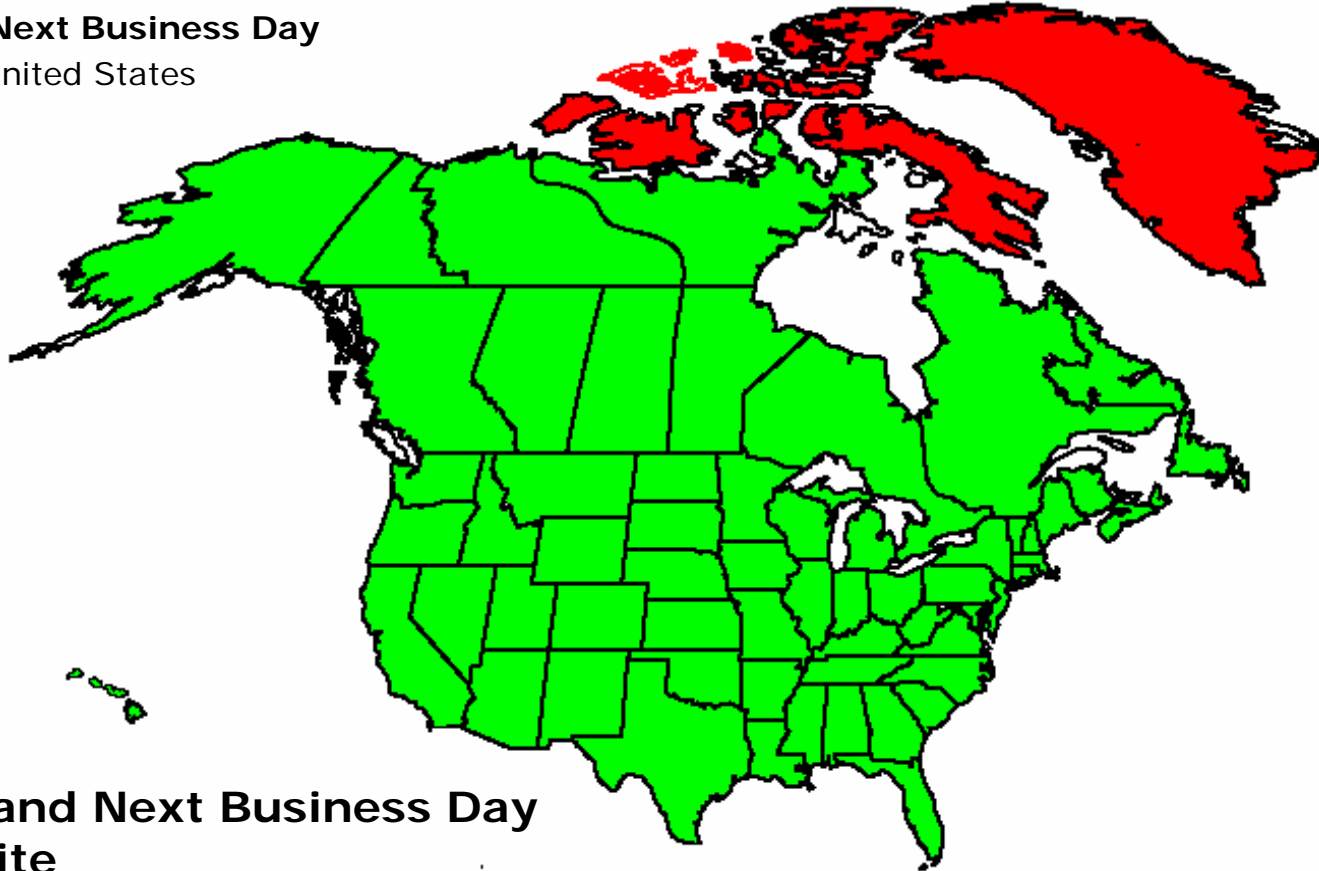

■ **Same and Next Business Day Onsite**

■ **Contact Technical Support**

■ **No Service Available**

LTAM – Central and South America

Same and Next Business Day

Anguilla, Antigua & Barbuda, Argentina, Aruba, Barbados, Belize, Bermuda, Bolivia, Bonaire, Brazil, British Virgin Islands, Cayman Islands, Chile, Colombia, Costa Rica, Curacao (Netherlands Antilles), Dominica, Dominican Republic, Ecuador, El Salvador, Grenada & Carriacou, Guadeloupe, Guatemala, Guyana, Haiti, Honduras, Jamaica, Martinique, Mexico, Montserrat, Nicaragua, Panama, Paraguay, Peru, Puerto Rico, Saint John, Saint Kitts & Nevis, Saint Lucia, Saint Martin, Saint Vincent & The Grenadines, Suriname, The Bahamas, Trinidad & Tobago, Turks & Caicos Islands, , U.S. Virgin Islands, Uruguay, Venezuela

No Service Available

Easter Island, Falkland Islands, French Guiana, Guantanamo Bay, Cuba

■ Same and Next Business Day Onsite

■ No Service Available

NA – United States and Canada

Same and Next Business Day
Canada, United States