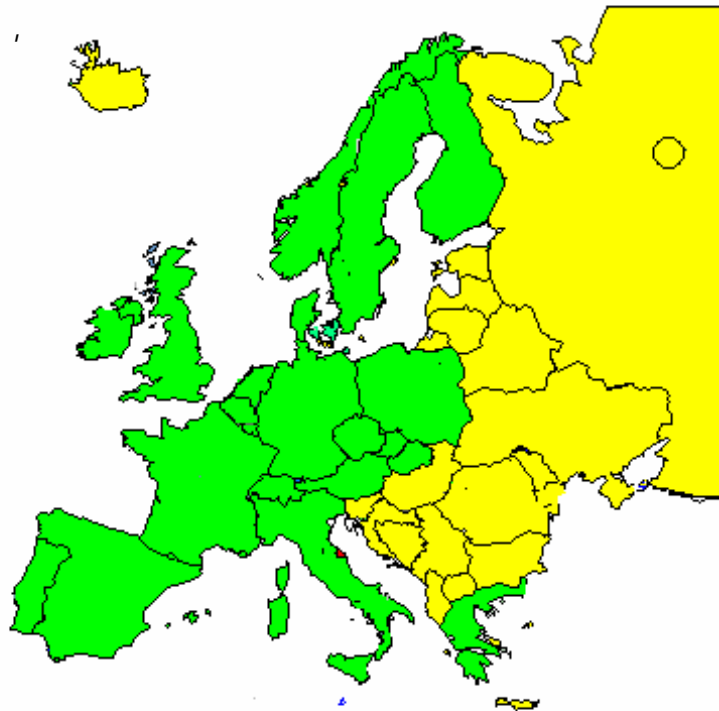

Same and Next Business Day

Andorra , Austria, Belgium,
Channel Islands, Czech
Republic, Denmark, England,
Finland, France, Germany,
Gibraltar, Greece, Guernsey ,
Ireland, Isle of Man, Italy,
Jersey, Liechtenstein,
Luxembourg, Monaco,
Netherlands, Norway,
Poland, Portugal, Scotland,
Slovakia, Spain, Sweden,
Switzerland, Vatican City,
Wales

EMEA - Europe

- **Same and Next Business Day Onsite**
- **Contact Technical Support**

Contact Technical Support

Albania, Armenia,
Azerbaijan, Belarus, Bosnia
& Herzegovina, Cyprus,
Georgia, Kazakhstan,
Lithuania, Former
Yugoslave Republic of
Macedonia, Russia,
Slovenia, Turkmenistan,
Uzbekistan Yugoslavia,
Bulgaria, Croatia, Estonia,
Hungary, Iceland, Latvia,
Romania, Russia
(Moscow), Serbia &
Montenegro, Ukraine

No Service Available

Canary Islands, Greenland,
San Marino