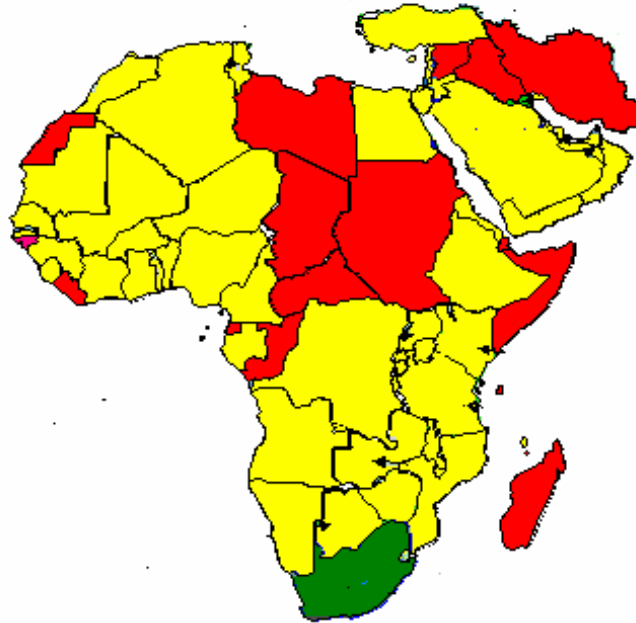

EMEA - Africa & Middle East

Contact Technical Support

Egypt, Israel, Jordan, Kuwait, Malta, Nigeria, Oman, Saudi Arabia, Turkey, United Arab Emirates, Ukraine, Algeria, Angola, Armenia, Bahrain, Benin, Botswana, Burkina Faso, Burundi, Cameroon, Comoro Islands (Comoros), Democratic Republic of Congo (formerly Zaire), Cyprus, Ethiopia, Gabon, Gambia, Ghana, Guinea, Ivory Coast, Kenya, Lebanon, Lesotho, Malawi, Mali, Mauritania, Mauritius, Moldova, Morocco, Mozambique, Namibia, Niger, Palestine, Qatar, Reunion Island, Rwanda, Senegal, Seychelles, Sierra Leone, Swaziland, Tanzania, Togo, Tunisia, Uganda, Republic of Yemen, Zambia, Zimbabwe

Same and Next Business Day

South Africa

No Service Available

Cabinda, Canary Islands, Cape Verde, Central African Republic, Chad, Republic of Congo, Djibouti, Equatorial Guinea, Eritrea, Greenland, Guinea-Bissau, Jan Mayen, Liberia, Madagascar, Madeira, Mayotte, Saint Helena, San Marino, Sao Tome and Principe, Somalia, Zanzibar. Libya, Sudan, Iran, Iraq, Syria

■ **Same and Next Business Day Onsite**

■ **Contact Technical Support**

■ **No Service Available**